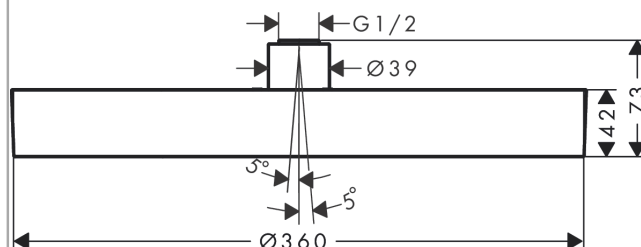

Scale drawing