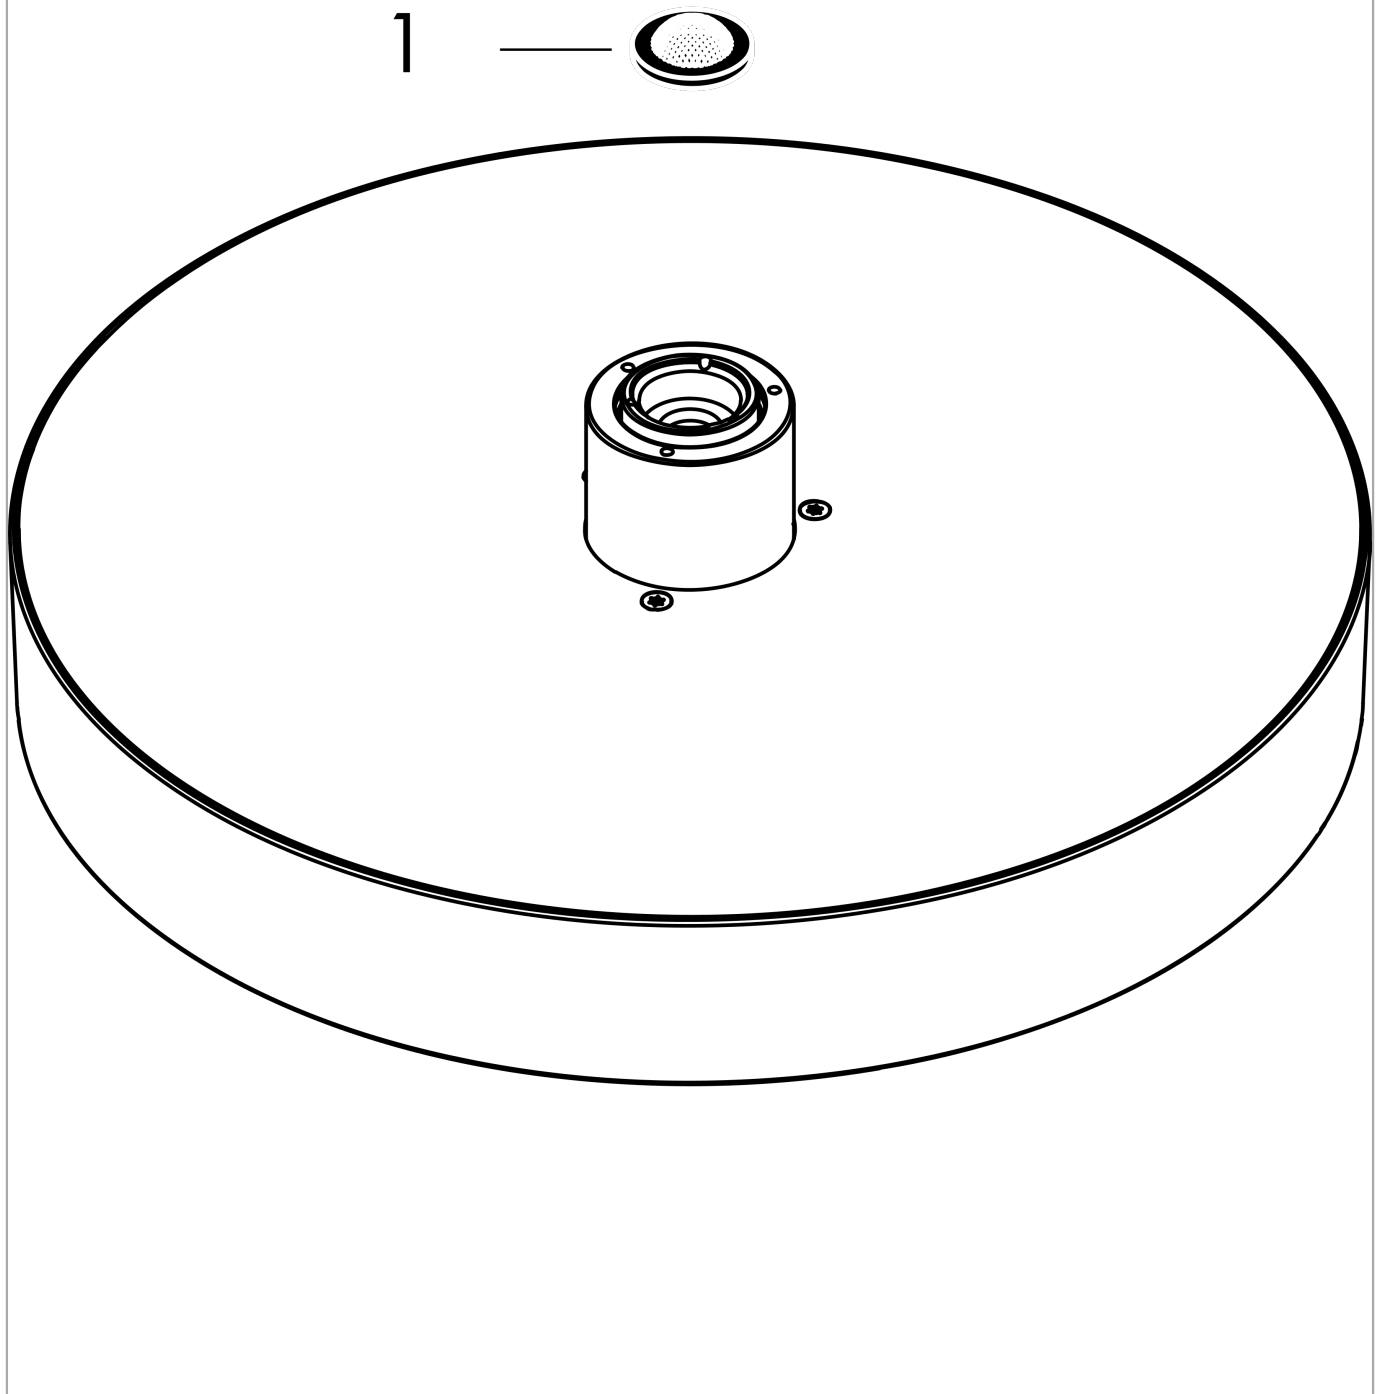

##### product features

- shower head size: 360 mm
- spray type: PowderRain
- ball-joint: overhead shower angle (2 x 5°) adjustable
- frame: metal
- material spray disc: aluminium
- spray disc surface: graphite
- maximum flow rate at 3 bar: 20,3 l/min
- flow rate PowderRain spray (at 3 bar): 20,3 l/min
- overhead shower removable for cleaning
- installation: ceiling or wall
- connection thread G ½
- connection dimension: DN15

#### Scale drawing

#### Flowchart

The consumption was measured in combination with the appropriate fittings (thermostat/mixer/in-wall valve) to reflect actual application in practice.

Rainfinity  
Overhead shower 360 1jet  
Surfaces: **Matt Black** Article Number: **26231670**

## Exploded Drawing

Year of production: >04/21

**Rainfinity**  
**Overhead shower 360 1jet**  
 Surfaces: **Matt Black**    Article Number: **26231670**